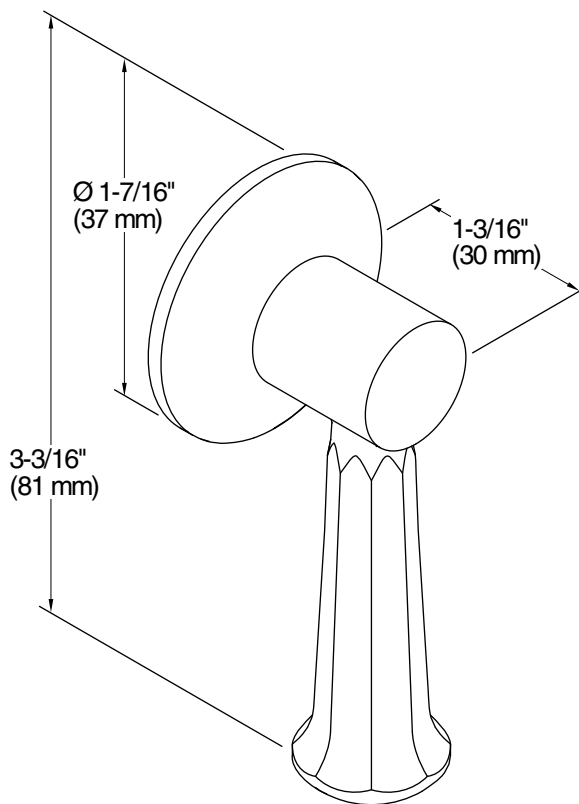

### Features

- Mounts vertically.
- For use with the K-3940 and K-3324 Kathryn one-piece toilets.
- Coordinates with other products in the Kathryn collection.

### Technical Information

All product dimensions are nominal.

Material: Stainless Steel